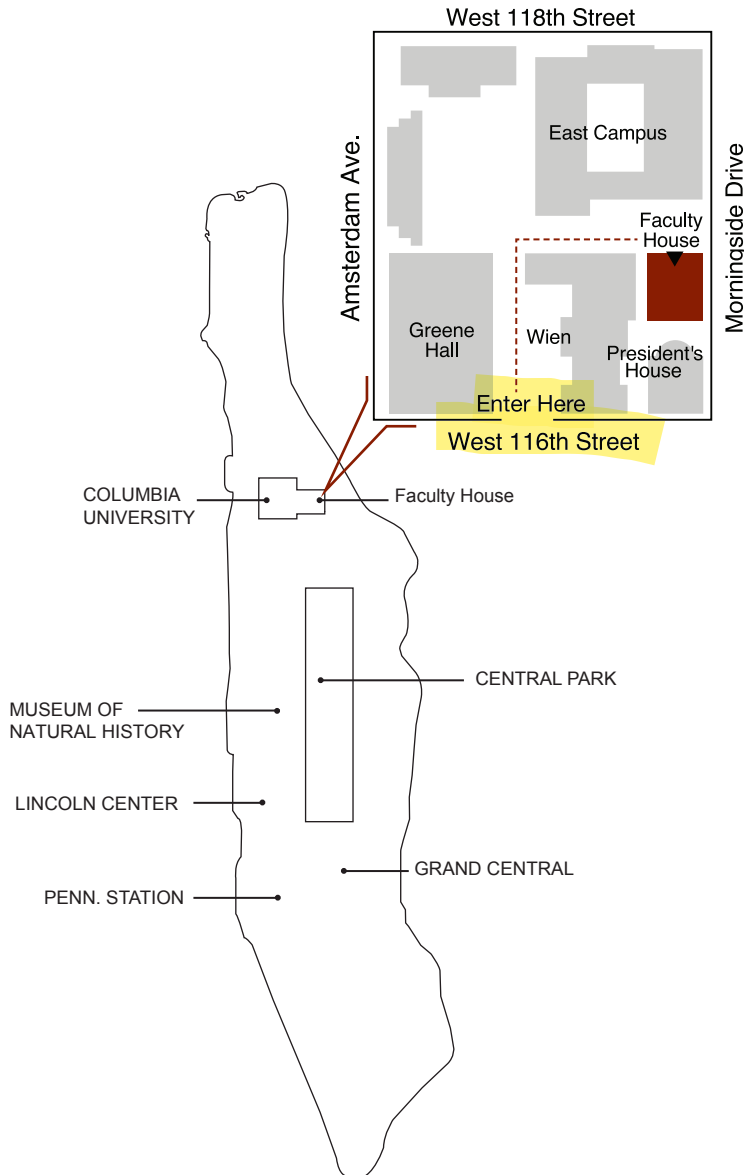

DIRECTIONS TO FACULTY HOUSE

Faculty House is located on Columbia University's East Campus at 64 Morningside Dr., north of 116th St. Just a 20-minute subway ride from Midtown Manhattan, Faculty House offers a stimulating Ivy League setting in New York, NY.

DIRECTIONS

- Follow College Walk (116th St.) across Amsterdam Ave towards Morningside Dr.
- After passing Jerome Greene Hall on the left, enter Wien courtyard through gates.
- Follow courtyard around to the right.
- Faculty House will be the last building on the right.

For disability access, follow directions above.

SUBWAY

Take #1 train to 116th St. (Columbia University) stop.

BUS

Four bus lines (M4, M11, M5 and M104) serve the Columbia/Morningside Heights area.

CAR

FROM SOUTH

- Exit the Henry Hudson Parkway at 96th St. and proceed east, crossing Broadway, & turn left (north) at the next light, Amsterdam Ave.
- Proceed north on Amsterdam for 20 blocks to campus.

FROM NORTH

- Exit the Henry Hudson Parkway at 125th St. & proceed east, crossing Broadway, & turn right (south) at the next light, Amsterdam Ave.
- Proceed south on Amsterdam for nine blocks to campus.